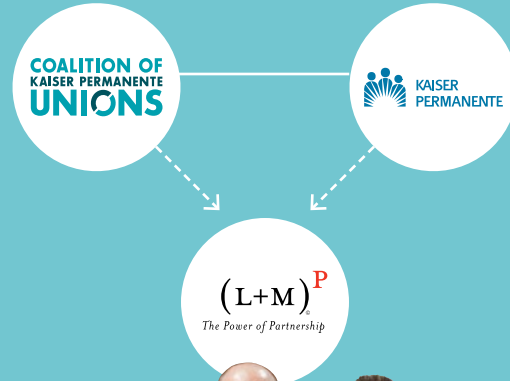

# WHAT'S YOUR UNION IQ?

The Coalition of Kaiser Permanente Unions and Kaiser Permanente formed the Labor Management Partnership in 1997. The partnership is based on the idea that the people who do the work every day understand the challenges and problems and can come up with lasting solutions. It's our formula for providing the best care and the best jobs.

## THE COALITION:

Serves as an umbrella organization for its 27 union locals, which represent 100,000 workers—80 percent of KP's unionized workforce

Coordinates union participation in the Labor Management Partnership

Negotiates the National Agreement with Kaiser Permanente

Employees represented by a coalition union work side by side with managers and physicians, transforming Kaiser Permanente for the good of our members and patients.